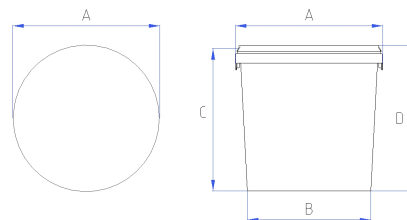

GENERAL PRODUCT INFORMATION

ARTICLE

Article-No.	EZE5500
Product	BUCKETS ROUND
ISO-volume	5.7 liter
Brimful-volume	6.1 liter
Paint mixing-machines	No
Special features	-

DIMENSIONS

Upper diameter (A)	227 mm
Lower diameter (B)	189 mm
Height (C)	186 mm
Height with Lid (D)	187 mm

MATERIAL

Packaging Buckets	polypropylene
Lid	polypropylene
Color	White, color on request
Handle	Metal / plastic

WEIGHT

Bucket	140 g
Lid	35 g
Role	-
Wire handle	-
Plastic handle	7 g

DECORATION (LxH)

Bucket Offset print	-
Bucket IML	Yes
Lid Offset print	-
Lid IML	Yes

BUCKETS ROUND EZE 5500

PACKAGING UNITS

Bucket Palett 800x1200mm	1206 units
Lid Palett 800x1200mm	4896 units

PALLETISING SCHEME

Units per layer	18
Stacking height ** (2-fold)	509 mm
Any additional bucket	177 mm
Max. load of the bottom container *	25 kg (at 20 °C)