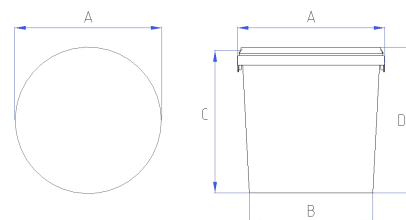

GENERAL PRODUCT INFORMATION

ARTICLE

Article-No.	EZE15000
Product	BUCKETS ROUND
ISO-volume	14.8 liter
Brimful-volume	15.6 liter
Paint mixing-machines	Yes
Special features	-

DIMENSIONS

Upper diameter (A)	292 mm
Lower diameter (B)	247 mm
Height (C)	298 mm
Height with Lid (D)	299 mm

MATERIAL

Packaging Buckets	polypropylene
Lid	polypropylene
Color	White, color on request
Handle	Metal / plastic

WEIGHT

Bucket	465 g
Lid	85 g
Role	4 g
Wire handle	38 g
Plastic handle	-

DECORATION (LxH)

Bucket Offset print	-
Bucket IML	Yes
Lid Offset print	On request
Lid IML	Yes

BUCKETS ROUND EZE 15000

PACKAGING UNITS

Bucket Palett 800x1200mm	253 units
Lid Palett 800x1200mm	1320 units

PALLETISING SCHEME

Units per layer	11
Stacking height ** (2-fold)	727 mm
Any additional bucket	283 mm
Max. load of the bottom container *	60 kg (at 20 °C)