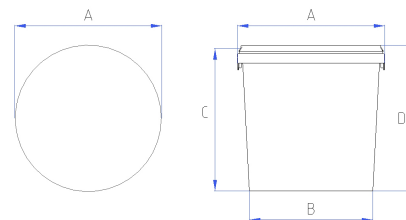

GENERAL PRODUCT INFORMATION

ARTICLE

Article-No.	EZE11000
Product	BUCKETS ROUND
ISO-volume	11.2 liter
Brimful-volume	12 liter
Paint mixing-machines	Yes
Special features	-

DIMENSIONS

Upper diameter (A)	291 mm
Lower diameter (B)	253 mm
Height (C)	221 mm
Height with Lid (D)	222 mm

MATERIAL

Packaging Buckets	polypropylene
Lid	polypropylene
Color	White, color on request
Handle	Metal / plastic

WEIGHT

Bucket	310 g
Lid	85 g
Role	4 g
Wire handle	38 g
Plastic handle	16 g

DECORATION (LxH)

Bucket Offset print	815 x 150 mm
Bucket IML	Yes
Lid Offset print	On request
Lid IML	Yes

BUCKETS ROUND EZE 11000

PACKAGING UNITS

Bucket Palett 800x1200mm	550 units
Lid Palett 800x1200mm	2200 units

PALLETISING SCHEME

Units per layer	11
Stacking height ** (2-fold)	579 mm
Any additional bucket	211 mm
Max. load of the bottom container *	60 kg (at 20 °C)